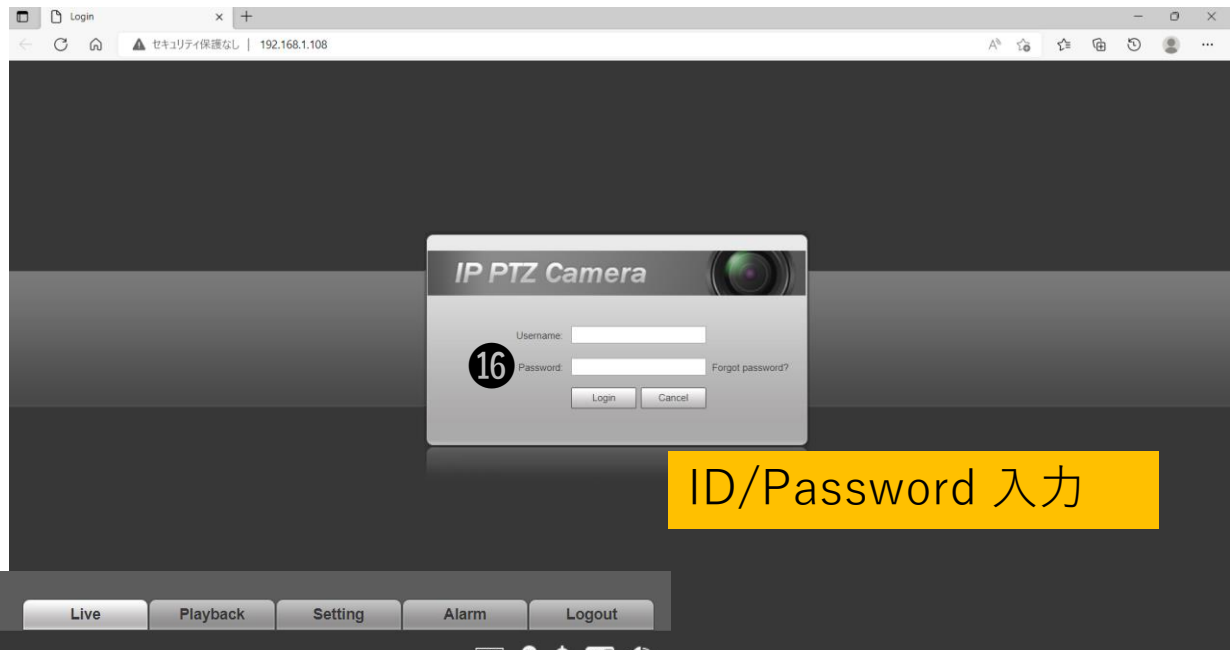

- Modify IP
- Device Upgrade
- Device Config
- System Settings
- Password Reset
- Building Config
- CGI Protocol

Initialize Batch Modify IP Import Export Manual Add Delete Search

NO.	Status	Type	Model	IP : Port	MAC	Version	Operate
1	Initialized	SD	IP PTZ Camera	192.168.1.108:3777	e4:24:6c:c5:a6:af	V2.811.0000...	Edit Details Web

IP Modification 15

webブラウザを開く

ID/Password 入力